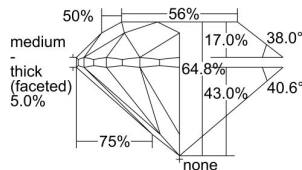

GIA®

FACSIMILE

GIA REPORT

7458304698

Verify this report at GIA.edu

GIA NATURAL DIAMOND DOSSIER®

December 08, 2022
GIA Report Number **7458304698**
Shape and Cutting Style ..... **Round Brilliant**
Measurements ..... **4.91 - 4.97 x 3.20 mm**

GRADING RESULTS

Carat Weight ..... **0.50 carat**
Color Grade ..... **I**
Clarity Grade **VS1**
Cut Grade ..... **Good**

ADDITIONAL GRADING INFORMATION

Polish ..... **Excellent**
Symmetry ..... **Very Good**
Fluorescence ..... **None**
Clarity Characteristics..... **Indented Natural, Pinpoint, Cloud**
Inscription(s): **GIA 7458304698**

PROPORTIONS

Profile to actual proportions

GRADING SCALES

GIA
COLOR
SCALE

COLORESS	D
	E
	F
	G
	H
	I
	J
NEAR COLORESS	K
	L
FAINT	M
	N
	O
	P
VERY LIGHT	Q
	R
	S
	T
	U
	V
LIGHT	W
	X
	Y
	Z

GIA
CLARITY
SCALE

VERY VERY SLIGHTLY INCLUDED	FLAWLESS
	INTERNALLY FLAWLESS
VERY SLIGHTLY INCLUDED	VVS₁
	VVS₂
SLIGHTLY INCLUDED	VS₁
	VS₂
INCLUDED	SI₁
	SI₂
	I₁
	I₂
	I₃

GIA
CUT
SCALE

EXCELLENT
VERY GOOD
GOOD
FAIR
POOR