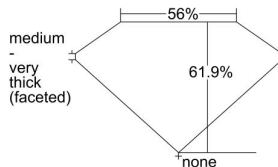

GIA®

FACSIMILE

GIA REPORT

7458308746

Verify this report at GIA.edu

GIA NATURAL DIAMOND DOSSIER®

December 02, 2022
GIA Report Number 7458308746
Shape and Cutting Style ..... Marquise Brilliant
Measurements ..... 10.14 x 4.48 x 2.77 mm

GRADING RESULTS

Carat Weight ..... 0.71 carat
Color Grade ..... H
Clarity Grade VS1

ADDITIONAL GRADING INFORMATION

Polish ..... Excellent
Symmetry ..... Excellent
Fluorescence ..... Strong Blue
Clarity Characteristics..... Crystal, Needle
Inscription(s): GIA 7458308746

PROPORTIONS

Profile not to actual proportions

GRADING SCALES

GIA COLOR SCALE		GIA CLARITY SCALE			
COLORLESS	D	VERY VERY SLIGHTLY INCLUDED	FLAWLESS		
	E		INTERNALLY FLAWLESS		
	F	VERY SLIGHTLY INCLUDED	VVS₁		
	G		VVS₂		
	H		VS₁		
	NEAR COLORLESS	I	VERY SLIGHTLY INCLUDED	VS₂	
		J		SI₁	
		FAINT	K	SLIGHTLY INCLUDED	SI₂
			L		I₁
			M		I₂
VERY LIGHT	N	INCLUDED	I₃		
	O				
	P				
	Q				
	R				
	S				
	T				
LIGHT	U				
	V				
	W				
	X				
Y					
Z