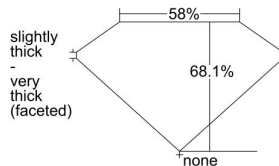

GIA®

FACSIMILE

GIA REPORT

7458326822

Verify this report at GIA.edu

GIA NATURAL DIAMOND DOSSIER®

December 08, 2022
GIA Report Number **7458326822**
Shape and Cutting Style ..... **Cushion Modified Brilliant**
Measurements ..... **5.20 x 5.05 x 3.44 mm**

GRADING RESULTS

Carat Weight ..... **0.69 carat**
Color Grade ..... **F**
Clarity Grade **VS1**

ADDITIONAL GRADING INFORMATION

Polish ..... **Excellent**
Symmetry ..... **Very Good**
Fluorescence ..... **None**
Clarity Characteristics ..... **Feather, Cloud, Pinpoint**
Inscription(s): **GIA 7458326822**

PROPORTIONS

Profile not to actual proportions

GRADING SCALES

GIA COLOR SCALE		GIA CLARITY SCALE		
COLORLESS	D	VERY VERY SLIGHTLY INCLUDED	FLAWLESS	
	E		INTERNALLY FLAWLESS	
	F		VS₁	
	G		VS₂	
	NEAR COLORLESS	H	VERY SLIGHTLY INCLUDED	VS₁
		I		VS₂
		J		SI₁
		K		SI₂
	FAINT	L	SLIGHTLY INCLUDED	I₁
		M		I₂
N		I₃		
O				
P				
Q				
VERT LIGHT	R			
	S			
	T			
	U			
	V			
	W			
LIGHT	X			
	Y			
	Z