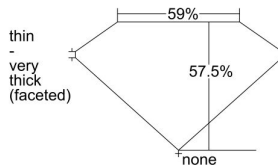

GIA®

FACSIMILE

GIA REPORT 7458357498

Verify this report at GIA.edu

GIA NATURAL DIAMOND DOSSIER®

December 15, 2022
GIA Report Number **7458357498**
Shape and Cutting Style ..... **Heart Brilliant**
Measurements ..... **5.79 x 6.53 x 3.76 mm**

GRADING RESULTS

Carat Weight ..... **0.81 carat**
Color Grade ..... **H**
Clarity Grade **S11**

ADDITIONAL GRADING INFORMATION

Polish ..... **Excellent**
Symmetry ..... **Very Good**
Fluorescence ..... **Strong Blue**
Clarity Characteristics ..... **Feather, Crystal, Cloud**
Inscription(s): **GIA 7458357498**

PROPORTIONS

Profile not to actual proportions

GRADING SCALES

GIA COLOR SCALE		GIA CLARITY SCALE		
COLORLESS	D	VERY VERY SLIGHTLY INCLUDED	FLAWLESS	
	E		INTERNALLY FLAWLESS	
	F		VVS₁	
	NEAR COLORLESS	G	VVS₂	
		H	VERY SLIGHTLY INCLUDED	VS₁
		I		VS₂
		J	SLIGHTLY INCLUDED	S1₁
	K	S1₂		
	L	I₁		
	FAINT		M	I₂
N		I₃		
VERT LIGHT	O			
	P			
	Q			
	R			
	S			
	T			
LIGHT	U			
	V			
	W			
	X			
Y				
Z