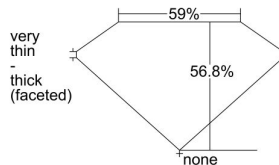

GIA®

FACSIMILE

GIA REPORT

7458425686

Verify this report at gia.edu

GIA NATURAL DIAMOND DOSSIER®

December 21, 2022
GIA Report Number 7458425686
Shape and Cutting Style ..... Oval Brilliant
Measurements ..... 6.71 x 4.29 x 2.43 mm

GRADING RESULTS

Carat Weight ..... 0.45 carat
Color Grade ..... D
Clarity Grade VS2

ADDITIONAL GRADING INFORMATION

Polish ..... Excellent
Symmetry ..... Very Good
Fluorescence ..... None
Clarity Characteristics ..... Feather, Cavity
Inscription(s): GIA 7458425686

Comments: An additional inscription is present.

PROPORTIONS

Profile not to actual proportions

GRADING SCALES

GIA COLOR SCALE		GIA CLARITY SCALE			
COLORLESS	D	VERY VERY SLIGHTLY INCLUDED	FLAWLESS		
	E		INTERNALLY FLAWLESS		
	F	VERY SLIGHTLY INCLUDED	VVS₁		
	G		VVS₂		
	H		VS₁		
	NEAR COLORLESS	I	SLIGHTLY INCLUDED	VS₂	
		J		SI₁	
		FAINT	K	INCLUDED	SI₂
			L		I₁
			M		I₂
N			I₃		
VERT LIGHT	O	LIGHT			
	P				
	Q				
	R				
	S				
	T				
LIGHT	U				
	V				
	W				
	X				
Y					
Z