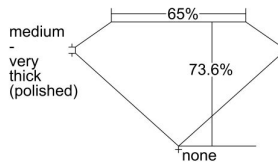

GIA®

FACSIMILE

GIA REPORT 7458433814

Verify this report at GIA.edu

GIA NATURAL DIAMOND DOSSIER®

December 22, 2022
GIA Report Number **7458433814**
Shape and Cutting Style ..... **Square Modified Brilliant**
Measurements ..... **5.23 x 5.15 x 3.79 mm**

GRADING RESULTS

Carat Weight ..... **0.90 carat**
Color Grade ..... **D**
Clarity Grade **S11**

ADDITIONAL GRADING INFORMATION

Polish ..... **Excellent**
Symmetry ..... **Excellent**
Fluorescence ..... **None**
Clarity Characteristics ..... **Crystal, Feather**
Inscription(s): **GIA 7458433814**

PROPORTIONS

Profile not to actual proportions

GRADING SCALES

GIA COLOR SCALE		GIA CLARITY SCALE	
COLORLESS	D	VERY VERY SLIGHTLY INCLUDED	FLAWLESS
	E		INTERNALLY FLAWLESS
	F		VVS₁
	G		VVS₂
	H		VS₁
	I		VS₂
	J		SI₁
	K		SI₂
	L		I₁
	M		I₂
NEAR COLORLESS	N	SLIGHTLY INCLUDED	I₃
	O		
	P		
	Q		
FAINT	R		
	S		
	T		
	U		
VERY LIGHT	V		
	W		
	X		
	Y		
LIGHT	Z