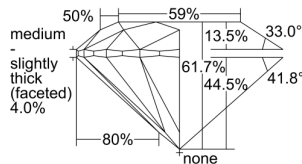

GIA®

FACSIMILE

GIA REPORT

7458473535

Verify this report at GIA.edu

GIA NATURAL DIAMOND DOSSIER®

December 27, 2022
GIA Report Number **7458473535**
Shape and Cutting Style ..... **Round Brilliant**
Measurements ..... **4.55 - 4.58 x 2.82 mm**

GRADING RESULTS

Carat Weight ..... **0.35 carat**
Color Grade ..... **D**
Clarity Grade **S12**
Cut Grade ..... **Excellent**

ADDITIONAL GRADING INFORMATION

Polish ..... **Excellent**
Symmetry ..... **Excellent**
Fluorescence ..... **None**
Clarity Characteristics ..... **Feather**
Inscription(s): **GIA 7458473535**

PROPORTIONS

Profile to actual proportions

GRADING SCALES

GIA COLOR SCALE

COLOURLESS	D
	E
	F
	G
	H
	I
	J
NEAR COLOURLESS	K
	L
Faint	M
	N
	O
	P
	R
	S
	T
	U
	V
	W
	X
	Y
Light	Z

GIA CLARITY SCALE

VERY VERY SLIGHTLY INCLUDED	FLAWLESS
	INTERNALLY FLAWLESS
VERY SLIGHTLY INCLUDED	VVS₁
	VVS₂
SLIGHTLY INCLUDED	VS₁
	VS₂
INCLUDED	SI₁
	SI₂
	I₁
	I₂
	I₃

GIA CUT SCALE

EXCELLENT
VERY GOOD
GOOD
FAIR
POOR