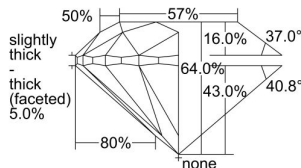

GIA®

FACSIMILE

GIA REPORT 7458476732

Verify this report at GIA.edu

GIA NATURAL DIAMOND DOSSIER®

December 28, 2022
GIA Report Number **7458476732**
Shape and Cutting Style ..... **Round Brilliant**
Measurements ..... **4.97 - 5.00 x 3.19 mm**

GRADING RESULTS

Carat Weight ..... **0.50 carat**
Color Grade ..... **K**
Clarity Grade **S11**
Cut Grade ..... **Very Good**

ADDITIONAL GRADING INFORMATION

Polish ..... **Excellent**
Symmetry ..... **Excellent**
Fluorescence ..... **Faint**
Clarity Characteristics ..... **Crystal, Cloud**
Inscription(s): **GIA 7458476732**

PROPORTIONS

Profile to actual proportions

GRADING SCALES

GIA COLOR SCALE	GIA CLARITY SCALE	GIA CUT SCALE	
D	FLAWLESS	EXCELLENT	
E	INTERNALLY FLAWLESS		
F		VVS₁	VERY GOOD
G	VVS₂		
H	VS₁	GOOD	
I	VS₂		
J	S1₁	FAIR	
K	S1₂		
L	I₁	POOR	
M	I₂		
N	I₃		
O			
P			
Q			
R			
S			
T			
U			
V			
W			
X			
Y			
Z