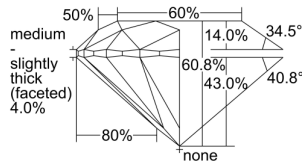

GIA®

FACSIMILE

GIA REPORT

7458535421

Verify this report at GIA.edu

GIA NATURAL DIAMOND DOSSIER®

January 04, 2023
GIA Report Number **7458535421**
Shape and Cutting Style ..... **Round Brilliant**
Measurements ..... **5.42 - 5.47 x 3.31 mm**

GRADING RESULTS

Carat Weight ..... **0.61 carat**
Color Grade ..... **G**
Clarity Grade **VS2**
Cut Grade ..... **Excellent**

ADDITIONAL GRADING INFORMATION

Polish ..... **Excellent**
Symmetry ..... **Excellent**
Fluorescence ..... **None**
Clarity Characteristics ..... **Crystal**
Inscription(s): GIA 7458535421

PROPORTIONS

Profile to actual proportions

GRADING SCALES

GIA COLOR SCALE

COLORLESS	D
	E
	F
	G
	H
	I
	J
NEAR COLORLESS	K
	L
Faint	M
	N
	O
	P
	R
	S
	T
	U
	V
	W
	X
	Y
Light	Z

GIA CLARITY SCALE

VERY VERY SLIGHTLY INCLUDED	FLAWLESS
	INTERNALLY FLAWLESS
VERY SLIGHTLY INCLUDED	VVS₁
	VVS₂
SLIGHTLY INCLUDED	VS₁
	VS₂
INCLUDED	SI₁
	SI₂
INCLUDED	I₁
	I₂
	I₃

GIA CUT SCALE

EXCELLENT
VERY GOOD
GOOD
FAIR
POOR