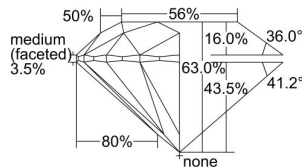

GIA®

FACSIMILE

GIA REPORT

7458539167

Verify this report at GIA.edu

GIA NATURAL DIAMOND DOSSIER®

January 09, 2023
GIA Report Number **7458539167**
Shape and Cutting Style ..... **Round Brilliant**
Measurements ..... **3.60 - 3.62 x 2.27 mm**

GRADING RESULTS

Carat Weight ..... **0.18 carat**
Color Grade ..... **E**
Clarity Grade **VS2**
Cut Grade ..... **Excellent**

ADDITIONAL GRADING INFORMATION

Polish ..... **Excellent**
Symmetry ..... **Excellent**
Fluorescence ..... **None**
Clarity Characteristics..... **Cloud, Cavity, Feather, Crystal**
Inscription(s): **GIA 7458539167**

PROPORTIONS

Profile to actual proportions

GRADING SCALES

GIA COLOR SCALE

COLORESS	D
	E
	F
	G
	H
	I
	J
NEAR COLORESS	K
	L
Faint	M
	N
	O
	P
	R
	S
	T
	U
	V
	W
	X
	Y
Light	Z

GIA CLARITY SCALE

FLAWLESS	INTERNAL FLAWLESS	
		FLAWLESS
VERY VERY SLIGHTLY INCLUDED	VERY SLIGHTLY INCLUDED	
		VVS₁
	VVS₂	
SLIGHTLY INCLUDED	INCLUDED	
		VS₁
	VS₂	
	SI₁	
	SI₂	
	I₁	
	I₂	
	I₃	

GIA CUT SCALE

EXCELLENT
VERY GOOD
GOOD
FAIR
POOR