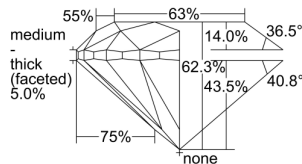

GIA®

FACSIMILE

GIA REPORT 7458637010

Verify this report at GIA.edu

GIA NATURAL DIAMOND DOSSIER®

January 20, 2023
GIA Report Number **7458637010**
Shape and Cutting Style ..... **Round Brilliant**
Measurements ..... **5.53 - 5.62 x 3.48 mm**

GRADING RESULTS

Carat Weight ..... **0.70 carat**
Color Grade ..... **F**
Clarity Grade **VS2**
Cut Grade ..... **Good**

ADDITIONAL GRADING INFORMATION

Polish ..... **Excellent**
Symmetry ..... **Very Good**
Fluorescence ..... **None**
Clarity Characteristics..... **Cloud, Crystal, Indented Natural**
Inspection(s): **GIA 7458637010**

PROPORTIONS

Profile to actual proportions

GRADING SCALES

GIA COLOR SCALE	GIA CLARITY SCALE	GIA CUT SCALE	
D	FLAWLESS	EXCELLENT	
E	INTERNALLY FLAWLESS		
F		VVS₁	VERY GOOD
G	VVS₂		
H	VS₁	GOOD	
I	VS₂		
J	SI₁	FAIR	
K	SI₂		
L	I₁	POOR	
M	I₂		
N	I₃		
O			
P			
Q			
R			
S			
T			
U			
V			
W			
X			
Y			
Z