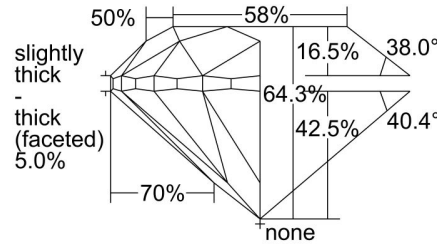

GIA NATURAL DIAMOND GRADING REPORT

February 03, 2023
 GIA Report Number 7458731649
 Shape and Cutting Style Round Brilliant
 Measurements 6.19 - 6.26 x 4.00 mm

GRADING RESULTS

Carat Weight 1.00 carat
 Color Grade G
 Clarity Grade VVS1
 Cut Grade Very Good

ADDITIONAL GRADING INFORMATION

Polish Very Good
 Symmetry Very Good
 Fluorescence None
 Inscription(s): GIA 7458731649

PROPORTIONS

Profile to actual proportions

CLARITY CHARACTERISTICS

KEY TO SYMBOLS*

- Pinpoint
- ~ Feather
- ^ Natural

* Red symbols denote internal characteristics (inclusions). Green or black symbols denote external characteristics (blemishes). Diagram is an approximate representation of the diamond, and symbols shown indicate type, position, and approximate size of clarity characteristics. All clarity characteristics may not be shown. Details of finish are not shown.