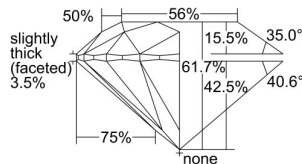

GIA®

FACSIMILE

GIA REPORT 7458915816

Verify this report at GIA.edu

GIA NATURAL DIAMOND DOSSIER®

February 28, 2023
GIA Report Number **7458915816**
Shape and Cutting Style ..... **Round Brilliant**
Measurements ..... **5.72 - 5.75 x 3.54 mm**

GRADING RESULTS

Carat Weight ..... **0.72 carat**
Color Grade ..... **G**
Clarity Grade **VS2**
Cut Grade ..... **Excellent**

ADDITIONAL GRADING INFORMATION

Polish ..... **Excellent**
Symmetry ..... **Excellent**
Fluorescence ..... **None**
Clarity Characteristics..... **Cloud**
Inscription(s): GIA 7458915816

PROPORTIONS

Profile to actual proportions

GRADING SCALES

GIA COLOR SCALE	GIA CLARITY SCALE	GIA CUT SCALE	
D	FLAWLESS	EXCELLENT	
E	INTERNALLY FLAWLESS		
F		VVS₁	VERY GOOD
G	VVS₂		
H	VS₁	GOOD	
I	VS₂		
J	SI₁	FAIR	
K	SI₂		
L	I₁	POOR	
M			
N			
O	I₂		
P			
Q	I₃		
R			
S			
T			
U			
V			
W			
X			
Y			
Z