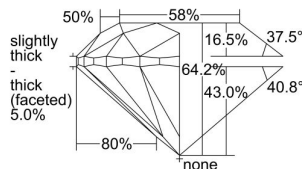

GIA®

FACSIMILE

GIA REPORT 7458958472

Verify this report at GIA.edu

GIA NATURAL DIAMOND DOSSIER®

March 06, 2023
GIA Report Number **7458958472**
Shape and Cutting Style ..... **Round Brilliant**
Measurements ..... **4.98 - 5.00 x 3.20 mm**

GRADING RESULTS

Carat Weight ..... **0.51 carat**
Color Grade ..... **F**
Clarity Grade **VVS2**
Cut Grade ..... **Very Good**

ADDITIONAL GRADING INFORMATION

Polish ..... **Excellent**
Symmetry ..... **Excellent**
Fluorescence ..... **None**
Clarity Characteristics..... **Indented Natural, Pinpoint, Cloud**
Inspection(s): **GIA 7458958472**

PROPORTIONS

Profile to actual proportions

GRADING SCALES

GIA COLOR SCALE

COLOREDNESS	D
	E
	F
	G
	H
	I
	J
NEAR COLORLESS	K
	L
Faint	M
	N
	O
	P
Very Light	R
	S
	T
	U
	V
Light	W
	X
	Y
	Z

GIA CLARITY SCALE

VERY VERY SLIGHTLY INCLUDED	FLAWLESS
	INTERNALLY FLAWLESS
VERY SLIGHTLY INCLUDED	VVS₁
	VVS₂
SLIGHTLY INCLUDED	VS₁
	VS₂
INCLUDED	SI₁
	SI₂
	I₁
	I₂
	I₃

GIA CUT SCALE

EXCELLENT
VERY GOOD
GOOD
FAIR
POOR