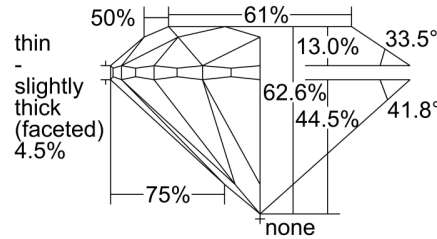

GIA NATURAL DIAMOND GRADING REPORT

March 15, 2023
 GIA Report Number 7461036019
 Shape and Cutting Style Round Brilliant
 Measurements 6.33 - 6.39 x 3.98 mm

GRADING RESULTS

Carat Weight 1.00 carat
 Color Grade I
 Clarity Grade SI1
 Cut Grade Excellent

Profile to actual proportions

CLARITY CHARACTERISTICS

KEY TO SYMBOLS*

- Cloud
- Crystal
- Feather
- Needle
- Indented Natural
- Natural

* Red symbols denote internal characteristics (inclusions). Green or black symbols denote external characteristics (blemishes). Diagram is an approximate representation of the diamond, and symbols shown indicate type, position, and approximate size of clarity characteristics. All clarity characteristics may not be shown. Details of finish are not shown.