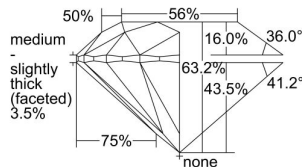

GIA®

FACSIMILE

GIA REPORT

7461193442

Verify this report at GIA.edu

GIA NATURAL DIAMOND DOSSIER®

March 31, 2023
GIA Report Number 7461193442
Shape and Cutting Style ..... Round Brilliant
Measurements ..... 5.88 - 5.92 x 3.72 mm

GRADING RESULTS

Carat Weight ..... 0.80 carat
Color Grade ..... E
Clarity Grade VS1
Cut Grade ..... Excellent

ADDITIONAL GRADING INFORMATION

Polish ..... Excellent
Symmetry ..... Excellent
Fluorescence ..... None
Clarity Characteristics ..... Crystal, Cloud
Inscription(s): GIA 7461193442

PROPORTIONS

Profile to actual proportions

GRADING SCALES

GIA COLOR SCALE

COLORLESS	D
	E
	F
	G
	H
	I
	J
NEAR COLORLESS	K
	L
Faint	M
	N
	O
	P
	Q
	R
	S
	T
	U
	V
	W
	X
	Y
Light	Z

GIA CLARITY SCALE

FLAWLESS	VERY VERY SLIGHTLY INCLUDED	VVS₁	VVS₂	VS₁	VS₂	SI₁	SI₂	I₁	I₂	I₃	
											INTERNAL FLAWLESS

GIA CUT SCALE

EXCELLENT
VERY GOOD
GOOD
FAIR
POOR