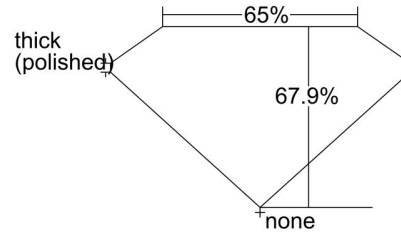

GIA NATURAL DIAMOND GRADING REPORT

April 23, 2023  
 GIA Report Number ..... 7461386062  
 Shape and Cutting Style ..... Square Emerald Cut  
 Measurements ..... 6.92 x 6.79 x 4.61 mm

GRADING RESULTS

Carat Weight ..... 2.01 carat  
 Color Grade ..... H  
 Clarity Grade ..... VVS2

Profile not to actual proportions

CLARITY CHARACTERISTICS

KEY TO SYMBOLS\*

-  Cloud
-  Pinpoint
-  Cavity

\* Red symbols denote internal characteristics (inclusions). Green or black symbols denote external characteristics (blemishes). Diagram is an approximate representation of the diamond, and symbols shown indicate type, position, and approximate size of clarity characteristics. All clarity characteristics may not be shown. Details of finish are not shown.