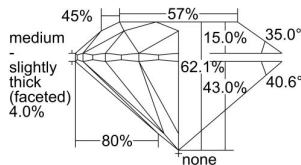

GIA®

FACSIMILE

GIA REPORT 7461656182

Verify this report at GIA.edu

GIA NATURAL DIAMOND DOSSIER®

May 19, 2023
GIA Report Number **7461656182**
Shape and Cutting Style ..... **Round Brilliant**
Measurements ..... **4.68 - 4.72 x 2.92 mm**

GRADING RESULTS

Carat Weight ..... **0.40 carat**
Color Grade ..... **G**
Clarity Grade **VS1**
Cut Grade ..... **Excellent**

ADDITIONAL GRADING INFORMATION

Polish ..... **Excellent**
Symmetry ..... **Excellent**
Fluorescence ..... **None**
Clarity Characteristics..... **Crystal, Needle, Pinpoint**
Inscription(s): **GIA 7461656182**

PROPORTIONS

Profile to actual proportions