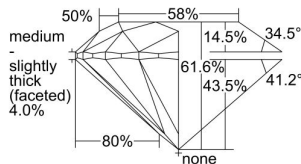

GIA®

FACSIMILE

GIA REPORT

7461709661

Verify this report at GIA.edu

GIA NATURAL DIAMOND DOSSIER®

May 29, 2023
GIA Report Number **7461709661**
Shape and Cutting Style ..... **Round Brilliant**
Measurements ..... **3.85 - 3.87 x 2.38 mm**

GRADING RESULTS

Carat Weight ..... **0.21 carat**
Color Grade ..... **E**
Clarity Grade **VS1**
Cut Grade ..... **Excellent**

ADDITIONAL GRADING INFORMATION

Polish ..... **Excellent**
Symmetry ..... **Excellent**
Fluorescence ..... **None**
Clarity Characteristics..... **Crystal, Cloud, Needle, Pinpoint**
Inscription(s): **GIA 7461709661**

PROPORTIONS

Profile to actual proportions

GRADING SCALES

GIA COLOR SCALE	GIA CLARITY SCALE	GIA CUT SCALE	
D	FLAWLESS	EXCELLENT	
E	INTERNALLY FLAWLESS		
F		VVS₁	VERY GOOD
G	VVS₂		
H	VS₁	GOOD	
I	VS₂		
J	SI₁	FAIR	
K	SI₂		
L	I₁	POOR	
M	I₂		
N	I₃		
O			
P			
Q			
R			
S			
T			
U			
V			
W			
X			
Y			
Z