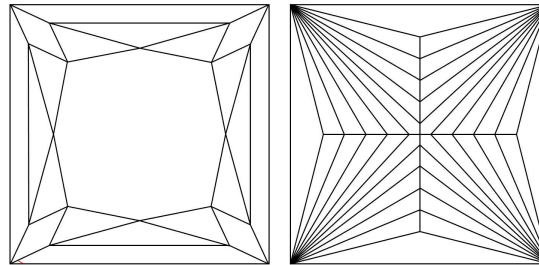

Carat Weight ..... 1.01 carat  
 Color Grade ..... J  
 Clarity Grade ..... VVS1

ADDITIONAL GRADING INFORMATION

Polish ..... Excellent  
 Symmetry ..... Very Good  
 Fluorescence ..... None  
 Inscription(s): GIA 7461787549

PROPORTIONS

Profile not to actual proportions

CLARITY CHARACTERISTICS

KEY TO SYMBOLS\*

 Feather

\* Red symbols denote internal characteristics (inclusions). Green or black symbols denote external characteristics (blemishes). Diagram is an approximate representation of the diamond, and symbols shown indicate type, position, and approximate size of clarity characteristics. All clarity characteristics may not be shown. Details of finish are not shown.