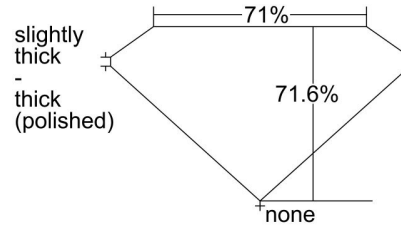

GIA NATURAL DIAMOND GRADING REPORT

June 12, 2023  
 GIA Report Number ..... 7461787549  
 Shape and Cutting Style ..... Square Modified Brilliant  
 Measurements ..... 5.54 x 5.40 x 3.87 mm

GRADING RESULTS

Carat Weight ..... 1.01 carat  
 Color Grade ..... J  
 Clarity Grade ..... VVS1

ADDITIONAL GRADING INFORMATION

Polish ..... Excellent  
 Symmetry ..... Very Good  
 Fluorescence ..... None  
 Inscription(s): GIA 7461787549

PROPORTIONS

Profile not to actual proportions

CLARITY CHARACTERISTICS

KEY TO SYMBOLS\*

 Feather

\* Red symbols denote internal characteristics (inclusions). Green or black symbols denote external characteristics (blemishes). Diagram is an approximate representation of the diamond, and symbols shown indicate type, position, and approximate size of clarity characteristics. All clarity characteristics may not be shown. Details of finish are not shown.