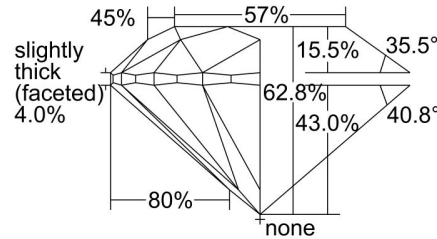

GIA NATURAL DIAMOND GRADING REPORT

 April 18, 2023
 GIA Report Number **7462335503**
 Shape and Cutting Style **Round Brilliant**
 Measurements **8.00 - 8.05 x 5.04 mm**
GRADING RESULTS

 Carat Weight **2.03 carat**
 Color Grade **D**
 Clarity Grade **VS1**
 Cut Grade **Excellent**
ADDITIONAL GRADING INFORMATION

 Polish **Excellent**
 Symmetry **Excellent**
 Fluorescence **Faint**
 Inscription(s): **GIA 7462335503**
Comments: Additional clouds are not shown. Additional pinpoints are not shown.

PROPORTIONS

Profile to actual proportions

CLARITY CHARACTERISTICS

KEY TO SYMBOLS*

- Crystal
- △ Natural
- ⊙ Cloud
- ∖ Needle
- Pinpoint

* Red symbols denote internal characteristics (inclusions). Green or black symbols denote external characteristics (blemishes). Diagram is an approximate representation of the diamond, and symbols shown indicate type, position, and approximate size of clarity characteristics. All clarity characteristics may not be shown. Details of finish are not shown.