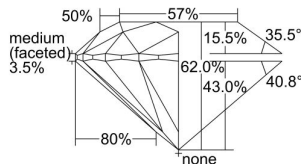

GIA®

FACSIMILE

GIA REPORT

7462510644

Verify this report at GIA.edu

GIA NATURAL DIAMOND DOSSIER®

May 04, 2023
GIA Report Number 7462510644
Shape and Cutting Style ..... Round Brilliant
Measurements ..... 4.73 - 4.76 x 2.94 mm

GRADING RESULTS

Carat Weight ..... 0.40 carat
Color Grade ..... E
Clarity Grade VVS1
Cut Grade ..... Excellent

ADDITIONAL GRADING INFORMATION

Polish ..... Excellent
Symmetry ..... Excellent
Fluorescence ..... Medium Blue
Clarity Characteristics ..... Pinpoint
Inscription(s): GIA 7462510644

PROPORTIONS

Profile to actual proportions

GRADING SCALES

GIA COLOR SCALE

COLORLESS	D
	E
	F
	G
	H
	I
	J
NEAR COLORLESS	K
	L
FAIN	M
	N
	O
	P
	Q
VERY LIGHT	R
	S
	T
	U
	V
	W
	X
	Y
LIGHT	Z

GIA CLARITY SCALE

FLAWLESS	INTERNAL FLAWLESS	EXCELLENT	
VERY VERY SLIGHTLY INCLUDED	VVS₁	VERY GOOD	
	VVS₂		
VERY SLIGHTLY INCLUDED	VS₁	GOOD	
	VS₂		
SLIGHTLY INCLUDED	SI₁	FAIR	
	SI₂		
INCLUDED	I₁	POOR	
	I₂		
	I₃