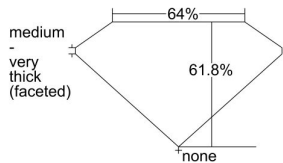

GIA®

FACSIMILE

GIA REPORT 7462571867

Verify this report at GIA.edu

GIA NATURAL DIAMOND DOSSIER®

May 11, 2023
GIA Report Number 7462571867
Shape and Cutting Style ..... Pear Brilliant
Measurements ..... 6.73 x 4.47 x 2.76 mm

GRADING RESULTS

Carat Weight ..... 0.50 carat
Color Grade I
Clarity Grade VS1

ADDITIONAL GRADING INFORMATION

Polish ..... Excellent
Symmetry ..... Excellent
Fluorescence ..... None
Clarity Characteristics..... Crystal, Pinpoint, Needle
Inscription(s): GIA 7462571867

PROPORTIONS

Profile not to actual proportions

GRADING SCALES

GIA COLOR SCALE		GIA CLARITY SCALE			
COLORLESS	D	VERY VERY SLIGHTLY INCLUDED	FLAWLESS		
	E		INTERNALLY FLAWLESS		
	F	VERY SLIGHTLY INCLUDED	VVS₁		
	G		VVS₂		
	H		VS₁		
	NEAR COLORLESS	I	SLIGHTLY INCLUDED	VS₂	
		J		SI₁	
		FAINT	K	INCLUDED	SI₂
			L		I₁
			M		I₂
VERT LIGHT	N	LIGHT	I₃		
	O				
	P				
	Q				
	R