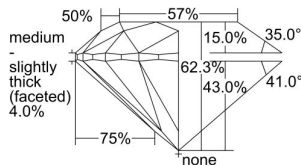

GIA®

FACSIMILE

GIA REPORT

7463364860

Verify this report at GIA.edu

GIA NATURAL DIAMOND DOSSIER®

April 21, 2023
GIA Report Number **7463364860**
Shape and Cutting Style ..... **Round Brilliant**
Measurements ..... **4.52 - 4.54 x 2.82 mm**

GRADING RESULTS

Carat Weight ..... **0.35 carat**
Color Grade ..... **I**
Clarity Grade **S11**
Cut Grade ..... **Excellent**

ADDITIONAL GRADING INFORMATION

Polish ..... **Excellent**
Symmetry ..... **Excellent**
Fluorescence ..... **None**
Clarity Characteristics ..... **Feather**
Inscription(s): **GIA 7463364860**

PROPORTIONS

Profile to actual proportions

GRADING SCALES

GIA COLOR SCALE

COLORED	D
	E
	F
	G
	H
	I
	J
NEAR COLORLESS	K
	L
	M
	N
	O
	P
	Q
	R
	S
	T
	U
	V
	W
	X
	Y
LIGHT	Z

GIA CLARITY SCALE

FLAWLESS	INTERNAL FLAWLESS	
		FLAWLESS
VERY VERY SLIGHTLY INCLUDED	VVS₁	
	VVS₂	
VERY SLIGHTLY INCLUDED	VS₁	
	VS₂	
SLIGHTLY INCLUDED	SI₁	
	SI₂	
INCLUDED	I₁	
	I₂	
	I₃	

GIA CUT SCALE

EXCELLENT
VERY GOOD
GOOD
FAIR
POOR