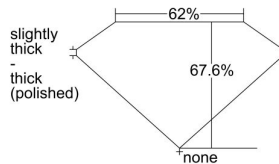

GIA®

FACSIMILE

GIA REPORT

7463513544

Verify this report at GIA.edu

GIA NATURAL DIAMOND DOSSIER®

May 05, 2023
GIA Report Number 7463513544
Shape and Cutting Style ..... Emerald Cut
Measurements ..... 5.29 x 3.89 x 2.63 mm

GRADING RESULTS

Carat Weight ..... 0.52 carat
Color Grade ..... K
Clarity Grade ..... Internally Flawless

ADDITIONAL GRADING INFORMATION

Polish ..... Excellent
Symmetry ..... Excellent
Fluorescence ..... Medium Blue
Clarity Characteristics ..... Minor Details of Polish
Inscription(s): GIA 7463513544

PROPORTIONS

Profile not to actual proportions

GRADING SCALES

GIA COLOR SCALE		GIA CLARITY SCALE			
COLORLESS	D	VERY VERY SLIGHTLY INCLUDED	FLAWLESS		
	E		INTERNALLY FLAWLESS		
	F	VERY SLIGHTLY INCLUDED	VVS₁		
	G		VVS₂		
	H		VS₁		
	NEAR COLORLESS	I	SLIGHTLY INCLUDED	VS₂	
		J		SI₁	
		FAINT	K	INCLUDED	SI₂
			L		I₁
			M		I₂
VERT LIGHT	N	LIGHT	I₃		
	O				
	P				
	Q				
	R