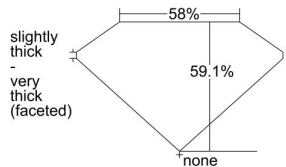

GIA®

FACSIMILE

GIA REPORT

7463681435

Verify this report at GIA.edu

GIA NATURAL DIAMOND DOSSIER®

May 23, 2023
GIA Report Number **7463681435**
Shape and Cutting Style ..... **Oval Brilliant**
Measurements ..... **5.86 x 4.20 x 2.48 mm**

GRADING RESULTS

Carat Weight ..... **0.40 carat**
Color Grade ..... **E**
Clarity Grade **S11**

ADDITIONAL GRADING INFORMATION

Polish ..... **Excellent**
Symmetry ..... **Very Good**
Fluorescence ..... **None**
Clarity Characteristics..... **Crystal, Feather**
Inscription(s): **GIA 7463681435**

PROPORTIONS

Profile not to actual proportions

GRADING SCALES

GIA COLOR SCALE		GIA CLARITY SCALE	
COLORLESS	D	VERY VERY SLIGHTLY INCLUDED	FLAWLESS
	E		INTERNALLY FLAWLESS
	F		VVS₁
	G		VVS₂
	H		VS₁
	I		VS₂
	J		SI₁
	K		SI₂
	L		I₁
	M		I₂
NEAR COLORLESS	N	SLIGHTLY INCLUDED	I₃
	O		
	P		
	Q		
FAINT	R		
	S		
	T		
	U		
VERT LIGHT	V		
	W		
	X		
	Y		
LIGHT	Z