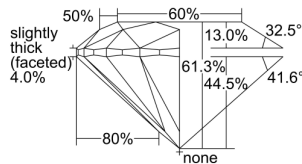

GIA®

FACSIMILE

GIA REPORT

7463899906

Verify this report at GIA.edu

GIA NATURAL DIAMOND DOSSIER®

June 20, 2023
GIA Report Number **7463899906**
Shape and Cutting Style ..... **Round Brilliant**
Measurements ..... **5.54 - 5.58 x 3.41 mm**

GRADING RESULTS

Carat Weight ..... **0.65 carat**
Color Grade ..... **E**
Clarity Grade **S11**
Cut Grade ..... **Excellent**

ADDITIONAL GRADING INFORMATION

Polish ..... **Excellent**
Symmetry ..... **Excellent**
Fluorescence ..... **None**
Clarity Characteristics..... **Cloud, Crystal, Feather**
Inscription(s): **GIA 7463899906**

PROPORTIONS

Profile to actual proportions

GRADING SCALES

GIA COLOR SCALE	GIA CLARITY SCALE	GIA CUT SCALE	
D	FLAWLESS	EXCELLENT	
E	INTERNALLY FLAWLESS		
F		VVS₁	VERY GOOD
G	VVS₂		
H	VS₁	GOOD	
I	VS₂		
J	S1₁	FAIR	
K	S1₂		
L	I₁	POOR	
M	I₂		
N	I₃		
O			
P			
Q			
R			
S			
T			
U			
V			
W			
X			
Y			
Z