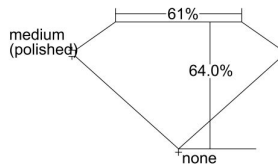

GIA®

FACSIMILE

GIA REPORT 7463932209

Verify this report at GIA.edu

GIA NATURAL DIAMOND DOSSIER®

June 26, 2023
GIA Report Number **7463932209**
Shape and Cutting Style ..... **Cut-Cornered Rectangular Modified Brilliant**
Measurements ..... **4.53 x 3.60 x 2.31 mm**

GRADING RESULTS

Carat Weight ..... **0.31 carat**
Color Grade ..... **G**
Clarity Grade **S11**

ADDITIONAL GRADING INFORMATION

Polish ..... **Excellent**
Symmetry ..... **Very Good**
Fluorescence ..... **None**
Clarity Characteristics ..... **Feather**
Inscription(s): **GIA 7463932209**

PROPORTIONS

Profile not to actual proportions

GRADING SCALES

GIA COLOR SCALE		GIA CLARITY SCALE			
COLORLESS	D	VERY VERY SLIGHTLY INCLUDED	FLAWLESS		
	E		INTERNALLY FLAWLESS		
	F	VERY SLIGHTLY INCLUDED	VVS₁		
	G		VVS₂		
	H		VS₁		
	NEAR COLORLESS	I	SLIGHTLY INCLUDED	VS₂	
		J		S1₁	
		FAINT	K	INCLUDED	S1₂
			L		I₁
			M		I₂
VERT LIGHT	N	LIGHT	I₃		
	O				
	P				
	Q				
	R				
	S				
	T