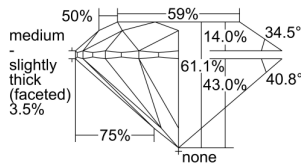

GIA®

FACSIMILE

GIA REPORT 7463934838

Verify this report at GIA.edu

GIA NATURAL DIAMOND DOSSIER®

June 23, 2023
GIA Report Number **7463934838**
Shape and Cutting Style ..... **Round Brilliant**
Measurements ..... **4.51 - 4.53 x 2.76 mm**

GRADING RESULTS

Carat Weight ..... **0.35 carat**
Color Grade ..... **G**
Clarity Grade **VVS1**
Cut Grade ..... **Excellent**

ADDITIONAL GRADING INFORMATION

Polish ..... **Excellent**
Symmetry ..... **Excellent**
Fluorescence ..... **None**
Clarity Characteristics..... **Internal Graining, Surface Graining**
Inscription(s): **GIA 7463934838**

PROPORTIONS

Profile to actual proportions

GRADING SCALES

GIA COLOR SCALE	GIA CLARITY SCALE	GIA CUT SCALE	
D	FLAWLESS	EXCELLENT	
E	INTERNALLY FLAWLESS		
F		VVS₁	VERY GOOD
G	VVS₂		
H	VS₁	GOOD	
I	VS₂		
J	SI₁	FAIR	
K	SI₂		
L	I₁	POOR	
M	I₂		
N	I₃		
O			
P			
Q			
R			
S			
T			
U			
V			
W			
X			
Y			
Z