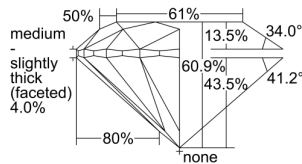

GIA®

FACSIMILE

GIA REPORT 7463947149

Verify this report at GIA.edu

GIA NATURAL DIAMOND DOSSIER®

June 26, 2023
GIA Report Number **7463947149**
Shape and Cutting Style ..... **Round Brilliant**
Measurements ..... **4.15 - 4.16 x 2.53 mm**

GRADING RESULTS

Carat Weight ..... **0.27 carat**
Color Grade ..... **E**
Clarity Grade **VS1**
Cut Grade ..... **Excellent**

ADDITIONAL GRADING INFORMATION

Polish ..... **Excellent**
Symmetry ..... **Excellent**
Fluorescence ..... **None**
Clarity Characteristics..... **Crystal, Needle, Pinpoint**
Inscription(s): **GIA 7463947149**

PROPORTIONS

Profile to actual proportions

GRADING SCALES

GIA COLOR SCALE	GIA CLARITY SCALE	GIA CUT SCALE	
D	FLAWLESS	EXCELLENT	
E	INTERNALLY FLAWLESS		
F		VVS₁	VERY GOOD
G	VVS₂		
H	VS₁	GOOD	
I	VS₂		
J	SI₁	FAIR	
K	SI₂		
L	I₁	POOR	
M	I₂		
N	I₃		
O			
P			
Q			
R			
S			
T			
U			
V			
W			
X			
Y			
Z