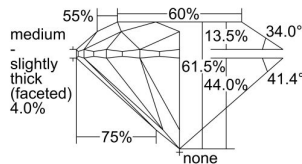

GIA®

FACSIMILE

GIA REPORT 7463991843

Verify this report at GIA.edu

GIA NATURAL DIAMOND DOSSIER®

June 30, 2023
GIA Report Number 7463991843
Shape and Cutting Style ..... Round Brilliant
Measurements ..... 5.09 - 5.10 x 3.13 mm

GRADING RESULTS

Carat Weight ..... 0.50 carat
Color Grade ..... G
Clarity Grade VVS1
Cut Grade ..... Excellent

ADDITIONAL GRADING INFORMATION

Polish ..... Excellent
Symmetry ..... Excellent
Fluorescence ..... None
Clarity Characteristics ..... Pinpoint
Inscription(s): GIA 7463991843

PROPORTIONS

Profile to actual proportions

GRADING SCALES

GIA COLOR SCALE

COLORLESS	D
	E
	F
	G
	H
	I
	J
NEAR COLORLESS	K
	L
	M
	N
	O
	P
	Q
	R
	S
	T
	U
	V
	W
	X
	Y
LIGHT	Z

GIA CLARITY SCALE

FLAWLESS	VERY VERY SLIGHTLY INCLUDED	VVS₁	
			VVS₂
INTERNALLY FLAWLESS	VERY SLIGHTLY INCLUDED	VS₁	
		VS₂	
SLIGHTLY INCLUDED	INCLUDED	SI₁	
		SI₂	
INCLUDED		I₁	
		I₂	
		I₃	

GIA CUT SCALE

EXCELLENT
VERY GOOD
GOOD
FAIR
POOR