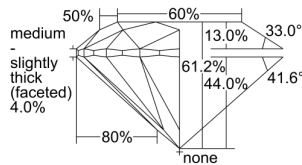

GIA®

FACSIMILE

GIA REPORT

7466119511

Verify this report at GIA.edu

GIA NATURAL DIAMOND DOSSIER®

April 03, 2023
GIA Report Number **7466119511**
Shape and Cutting Style ..... **Round Brilliant**
Measurements ..... **3.42 - 3.42 x 2.09 mm**

GRADING RESULTS

Carat Weight ..... **0.15 carat**
Color Grade ..... **D**
Clarity Grade **VS2**
Cut Grade ..... **Excellent**

ADDITIONAL GRADING INFORMATION

Polish ..... **Excellent**
Symmetry ..... **Excellent**
Fluorescence ..... **None**
Clarity Characteristics..... **Crystal, Cloud, Indented Natural**
Inscription(s): **GIA 7466119511**

PROPORTIONS

Profile to actual proportions

GRADING SCALES

GIA COLOR SCALE	GIA CLARITY SCALE	GIA CUT SCALE
D	FLAWLESS	EXCELLENT
E	FLAWLESS	
F	INTERNALLY FLAWLESS	VERY GOOD
G	VVS₁	
H	VVS₂	GOOD
I	VS₁	
J	VS₂	FAIR
K	SI₁	
L	SI₂	POOR
M	I₁	
N	I₂	
O	I₃	
P		
Q		
R		
S		
T		
U		
V		
W		
X		
Y		
Z