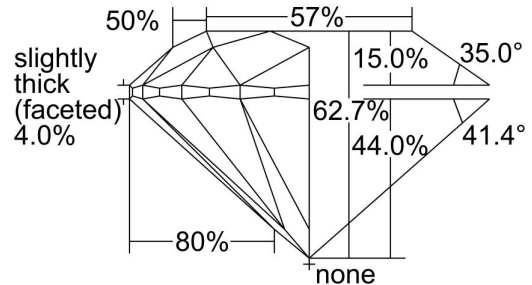

GIA®

GIA NATURAL DIAMOND DOSSIER®

March 25, 2023

GIA Report Number..... 7466143534

Shape and Cutting Style..... Round Brilliant

Measurements..... 4.73 - 4.76 x 2.97 mm

GRADING RESULTS

Carat Weight..... 0.41 carat

Color Grade..... F

Clarity Grade..... VS1

Cut Grade..... Excellent

ADDITIONAL GRADING INFORMATION

Polish..... Excellent

Symmetry..... Excellent

Fluorescence..... None

Clarity Characteristics..... Cloud, Pinpoint

Inscription(s): GIA 7466143534

PROPORTIONS

Profile to actual proportions

COMMENTS

GIA COLOR SCALE

D	E	F	G	H	I	J	K	L	M	N	O	P	Q	R	S	T	U	V	W	X	Y	Z
COLORLESS			NEAR COLORLESS		FAINT		VERY LIGHT			LIGHT												

GIA CLARITY SCALE

FLAWLESS	INTERNALLY FLAWLESS	VVS ₁	VVS ₂	VS ₁	VS ₂	SI ₁	SI ₂	I ₁	I ₂	I ₃
		VERY VERY SLIGHTLY INCLUDED		VERY SLIGHTLY INCLUDED		SLIGHTLY INCLUDED		INCLUDED		

GIA CUT SCALE

EXCELLENT	VERY GOOD	GOOD	FAIR	POOR
-----------	-----------	------	------	------