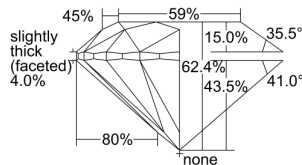

GIA®

FACSIMILE

GIA REPORT

7466228718

Verify this report at GIA.edu

GIA NATURAL DIAMOND DOSSIER®

April 09, 2023
GIA Report Number **7466228718**
Shape and Cutting Style ..... **Round Brilliant**
Measurements ..... **5.91 - 5.95 x 3.70 mm**

GRADING RESULTS

Carat Weight ..... **0.81 carat**
Color Grade ..... **K**
Clarity Grade **VS1**
Cut Grade ..... **Excellent**

ADDITIONAL GRADING INFORMATION

Polish ..... **Excellent**
Symmetry ..... **Excellent**
Fluorescence ..... **Faint**
Clarity Characteristics..... **Cloud, Pinpoint**
Inscription(s): **GIA 7466228718**

PROPORTIONS

Profile to actual proportions