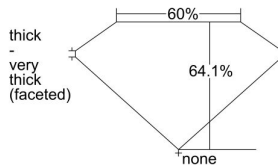

GIA®

FACSIMILE

GIA REPORT

7466286684

Verify this report at GIA.edu

GIA NATURAL DIAMOND DOSSIER®

April 12, 2023
GIA Report Number 7466286684
Shape and Cutting Style ..... Marquise Brilliant
Measurements ..... 9.04 x 4.87 x 3.12 mm

GRADING RESULTS

Carat Weight ..... 0.81 carat
Color Grade ..... D
Clarity Grade VS1

ADDITIONAL GRADING INFORMATION

Polish ..... Excellent
Symmetry ..... Very Good
Fluorescence ..... Medium Blue
Clarity Characteristics..... Crystal, Pinpoint
Inscription(s): GIA 7466286684

PROPORTIONS

Profile not to actual proportions

GRADING SCALES

GIA COLOR SCALE		GIA CLARITY SCALE	
COLORLESS	D	VERY VERY SLIGHTLY INCLUDED	FLAWLESS
	E		INTERNALLY FLAWLESS
	F		VVS₁
	G		VVS₂
	H		VS₁
	I		VS₂
	J		SI₁
	K		SI₂
	L		I₁
	M		I₂
NEAR COLORLESS	N	SLIGHTLY INCLUDED	I₃
	O		
	P		
	Q		
FAINT	R	INCLUDED	
	S		
	T		
	U		
VERT LIGHT	V		
	W		
	X		
	Y		
LIGHT	Z