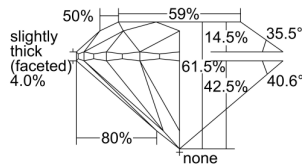

GIA®

FACSIMILE

GIA REPORT

7466467224

Verify this report at GIA.edu

GIA NATURAL DIAMOND DOSSIER®

May 02, 2023
GIA Report Number **7466467224**
Shape and Cutting Style ..... **Round Brilliant**
Measurements ..... **5.27 - 5.30 x 3.25 mm**

GRADING RESULTS

Carat Weight ..... **0.56 carat**
Color Grade ..... **F**
Clarity Grade **VS1**
Cut Grade ..... **Excellent**

ADDITIONAL GRADING INFORMATION

Polish ..... **Excellent**
Symmetry ..... **Excellent**
Fluorescence ..... **Faint**
Clarity Characteristics ..... **Cloud, Needle**
Inscription(s): **GIA 7466467224**

PROPORTIONS

Profile to actual proportions

GRADING SCALES

GIA COLOR SCALE

COLORED	D
	E
	F
	G
	H
	I
	J
NEAR COLORLESS	K
	L
Faint	M
	N
	O
	P
	Q
	R
	S
	T
	U
	V
	W
	X
	Y
Light	Z

GIA CLARITY SCALE

FLAWLESS	VERY VERY SLIGHTLY INCLUDED	VS₁	VS₂	SI₁	SI₂	I₁	I₂	I₃	
									FLAWLESS
INTERNALLY FLAWLESS	VERY SLIGHTLY INCLUDED								

GIA CUT SCALE

EXCELLENT
VERY GOOD
GOOD
FAIR
POOR