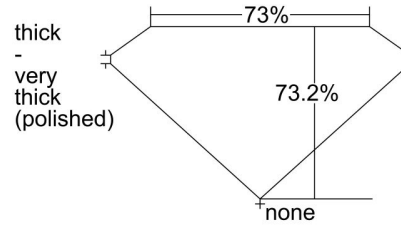

GIA NATURAL DIAMOND GRADING REPORT

June 30, 2023
 GIA Report Number 7466535639
 Shape and Cutting Style Square Modified Brilliant
 Measurements 6.67 x 6.53 x 4.78 mm

GRADING RESULTS

Carat Weight 1.80 carat
 Color Grade J
 Clarity Grade VS1

ADDITIONAL GRADING INFORMATION

Polish Excellent
 Symmetry Excellent
 Fluorescence None

Inscription(s): GIA 7466535639

Comments: Clouds are not shown. Pinpoints are not shown.

PROPORTIONS

Profile not to actual proportions

CLARITY CHARACTERISTICS

KEY TO SYMBOLS*

- Crystal
- ∖ Needle

* Red symbols denote internal characteristics (inclusions). Green or black symbols denote external characteristics (blemishes). Diagram is an approximate representation of the diamond, and symbols shown indicate type, position, and approximate size of clarity characteristics. All clarity characteristics may not be shown. Details of finish are not shown.