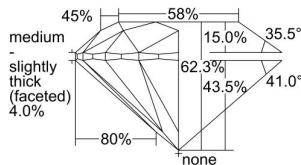

GIA®

FACSIMILE

GIA REPORT

7466612424

Verify this report at GIA.edu

GIA NATURAL DIAMOND DOSSIER®

May 15, 2023
GIA Report Number **7466612424**
Shape and Cutting Style ..... **Round Brilliant**
Measurements ..... **4.93 - 4.97 x 3.08 mm**

GRADING RESULTS

Carat Weight ..... **0.47 carat**
Color Grade ..... **E**
Clarity Grade **VVS1**
Cut Grade ..... **Excellent**

ADDITIONAL GRADING INFORMATION

Polish ..... **Excellent**
Symmetry ..... **Excellent**
Fluorescence ..... **Faint**
Clarity Characteristics..... **Pinpoint, Cloud, Internal Graining,
Surface Graining**

Inscription(s): GIA 7466612424

PROPORTIONS

GRADING SCALES

GIA COLOR SCALE	GIA CLARITY SCALE	GIA CUT SCALE	
D	FLAWLESS	EXCELLENT	
E	INTERNALLY FLAWLESS		
F		VVS₁	VERY GOOD
G	VVS₂		
H	VS₁	GOOD	
I	VS₂		
J	SI₁	FAIR	
K	SI₂		
L	I₁	POOR	
M	I₂		
N	I₃		
O			
P			
Q			
R			
S			
T			
U			
V			
W			
X			
Y			
Z