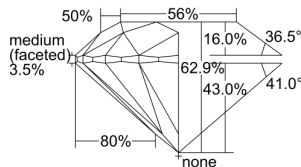

GIA®

FACSIMILE

GIA REPORT

7466623924

Verify this report at GIA.edu

GIA NATURAL DIAMOND DOSSIER®

May 22, 2023
GIA Report Number **7466623924**
Shape and Cutting Style ..... **Round Brilliant**
Measurements ..... **3.61 - 3.63 x 2.27 mm**

GRADING RESULTS

Carat Weight ..... **0.18 carat**
Color Grade ..... **D**
Clarity Grade **VS1**
Cut Grade ..... **Excellent**

ADDITIONAL GRADING INFORMATION

Polish ..... **Excellent**
Symmetry ..... **Excellent**
Fluorescence ..... **None**
Clarity Characteristics..... **Crystal, Needle, Pinpoint**
Inscription(s): **GIA 7466623924**

PROPORTIONS

Profile to actual proportions

GRADING SCALES

GIA COLOR SCALE

COLORLESS	D
	E
	F
	G
	H
	I
	J
NEAR COLORLESS	K
	L
Faint	M
	N
	O
	P
Very Light	R
	S
	T
	U
	V
Light	W
	X
	Y
	Z

GIA CLARITY SCALE

FLAWLESS	INTERNAL FLAWLESS	VERY VERY SLIGHTLY INCLUDED	VERY SLIGHTLY INCLUDED	SLIGHTLY INCLUDED	INCLUDED	
						FLAWLESS
		VVS₁	VVS₂	VS₁	VS₂	
			SI₁	SI₂	I₁	
					I₂	
					I₃	

GIA CUT SCALE

EXCELLENT
VERY GOOD
GOOD
FAIR
POOR