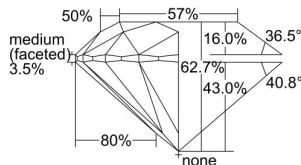

GIA®

FACSIMILE

GIA REPORT 7466623999

Verify this report at GIA.edu

GIA NATURAL DIAMOND DOSSIER®

May 22, 2023
GIA Report Number **7466623999**
Shape and Cutting Style ..... **Round Brilliant**
Measurements ..... **3.59 - 3.61 x 2.26 mm**

GRADING RESULTS

Carat Weight ..... **0.18 carat**
Color Grade ..... **D**
Clarity Grade **VS1**
Cut Grade ..... **Excellent**

ADDITIONAL GRADING INFORMATION

Polish ..... **Excellent**
Symmetry ..... **Excellent**
Fluorescence ..... **None**
Clarity Characteristics..... **Cloud, Feather, Pinpoint, Indented**
Natural

Inscription(s): GIA 7466623999

PROPORTIONS

Profile to actual proportions

GRADING SCALES

GIA COLOR SCALE	GIA CLARITY SCALE	GIA CUT SCALE	
D	FLAWLESS	EXCELLENT	
E	INTERNALLY FLAWLESS		
F		VVS₁	VERY GOOD
G	VVS₂		
H	VS₁	GOOD	
I	VS₂		
J	SI₁	FAIR	
K	SI₂		
L	I₁	POOR	
M	I₂		
N	I₃		
O			
P			
Q			
R			
S			
T			
U			
V			
W			
X			
Y			
Z