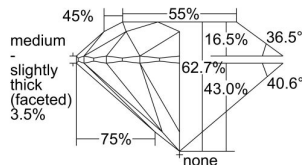

GIA®

FACSIMILE

GIA REPORT

7466638116

Verify this report at GIA.edu

GIA NATURAL DIAMOND DOSSIER®

May 19, 2023
GIA Report Number 7466638116
Shape and Cutting Style ..... Round Brilliant
Measurements ..... 6.17 - 6.20 x 3.88 mm

GRADING RESULTS

Carat Weight ..... 0.91 carat
Color Grade ..... K
Clarity Grade VS1
Cut Grade ..... Excellent

ADDITIONAL GRADING INFORMATION

Polish ..... Excellent
Symmetry ..... Excellent
Fluorescence ..... Faint
Clarity Characteristics..... Crystal, Cloud, Pinpoint
Inscription(s): GIA 7466638116

PROPORTIONS

Profile to actual proportions