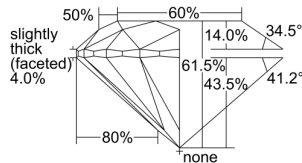

GIA®

FACSIMILE

GIA REPORT

7466664026

Verify this report at GIA.edu

GIA NATURAL DIAMOND DOSSIER®

May 22, 2023
GIA Report Number **7466664026**
Shape and Cutting Style ..... **Round Brilliant**
Measurements ..... **5.06 - 5.09 x 3.12 mm**

GRADING RESULTS

Carat Weight ..... **0.50 carat**
Color Grade ..... **J**
Clarity Grade **VVS1**
Cut Grade ..... **Excellent**

ADDITIONAL GRADING INFORMATION

Polish ..... **Excellent**
Symmetry ..... **Excellent**
Fluorescence ..... **None**
Clarity Characteristics ..... **Pinpoint, Feather**
Inscription(s): **GIA 7466664026**

PROPORTIONS

Profile to actual proportions