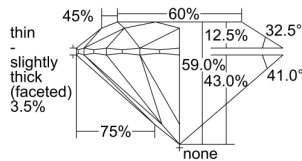

GIA®

FACSIMILE

GIA REPORT

7466683470

Verify this report at GIA.edu

GIA NATURAL DIAMOND DOSSIER®

May 23, 2023
GIA Report Number **7466683470**
Shape and Cutting Style ..... **Round Brilliant**
Measurements ..... **5.19 - 5.22 x 3.07 mm**

GRADING RESULTS

Carat Weight ..... **0.50 carat**
Color Grade ..... **J**
Clarity Grade **S11**
Cut Grade ..... **Excellent**

ADDITIONAL GRADING INFORMATION

Polish ..... **Excellent**
Symmetry ..... **Excellent**
Fluorescence ..... **None**
Clarity Characteristics..... **Cloud, Indented Natural**
Inscription(s): **GIA 7466683470**

PROPORTIONS

Profile to actual proportions

GRADING SCALES

GIA COLOR SCALE	GIA CLARITY SCALE	GIA CUT SCALE
D	FLAWLESS	EXCELLENT
E	FLAWLESS	
F	INTERNALLY FLAWLESS	VERY GOOD
G	FLAWLESS	
H	VVS₁	GOOD
I	VVS₂	
J	VS₁	FAIR
K	VS₂	
L	S1₁	POOR
M	S1₂	
N	I₁	
O	I₂	
P	I₃	
Q		
R		
S		
T		
U		
V		
W		
X		
Y		
Z