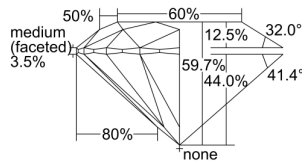

GIA®

FACSIMILE

GIA REPORT

7466715176

Verify this report at GIA.edu

GIA NATURAL DIAMOND DOSSIER®

May 29, 2023
GIA Report Number **7466715176**
Shape and Cutting Style ..... **Round Brilliant**
Measurements ..... **3.74 - 3.76 x 2.24 mm**

GRADING RESULTS

Carat Weight ..... **0.19 carat**
Color Grade ..... **G**
Clarity Grade **VVS1**
Cut Grade ..... **Excellent**

ADDITIONAL GRADING INFORMATION

Polish ..... **Excellent**
Symmetry ..... **Excellent**
Fluorescence ..... **Faint**
Clarity Characteristics..... **Indented Natural**
Inscription(s): **GIA 7466715176**

PROPORTIONS

Profile to actual proportions

GRADING SCALES

GIA COLOR SCALE	GIA CLARITY SCALE	GIA CUT SCALE	
D	FLAWLESS	EXCELLENT	
E	INTERNALLY FLAWLESS		
F		VVS₁	VERY GOOD
G	VVS₂		
H	VS₁	GOOD	
I	VS₂		
J	SI₁	FAIR	
K	SI₂		
L	I₁	POOR	
M	I₂		
N	I₃		
O			
P			
Q			
R			
S			
T			
U			
V			
W			
X			
Y			
Z