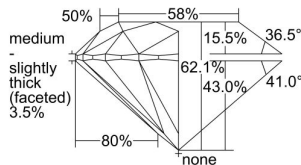

GIA®

FACSIMILE

GIA REPORT

7466938726

Verify this report at GIA.edu

GIA NATURAL DIAMOND DOSSIER®

June 26, 2023
GIA Report Number **7466938726**
Shape and Cutting Style ..... **Round Brilliant**
Measurements ..... **5.20 - 5.21 x 3.23 mm**

GRADING RESULTS

Carat Weight ..... **0.54 carat**
Color Grade ..... **K**
Clarity Grade **VS1**
Cut Grade ..... **Excellent**

ADDITIONAL GRADING INFORMATION

Polish ..... **Excellent**
Symmetry ..... **Excellent**
Fluorescence ..... **None**
Clarity Characteristics..... **Cavity, Cloud, Pinpoint**
Inscription(s): **GIA 7466938726**

PROPORTIONS

Profile to actual proportions

GRADING SCALES

GIA COLOR SCALE

COLORLESS	D
	E
	F
	G
	H
	I
	J
NEAR COLORLESS	K
	L
Faint	M
	N
	O
	P
Very Light	Q
	R
	S
	T
	U
	V
Light	W
	X
	Y
	Z

GIA CLARITY SCALE

FLAWLESS	VERY VERY SLIGHTLY INCLUDED	VVS₁	
			VVS₂
INTERNALLY FLAWLESS	VERY SLIGHTLY INCLUDED	VS₁	
		VS₂	
SLIGHTLY INCLUDED	INCLUDED	SI₁	
		SI₂	
I₁	I₂	I₃	

GIA CUT SCALE

EXCELLENT
VERY GOOD
GOOD
FAIR
POOR