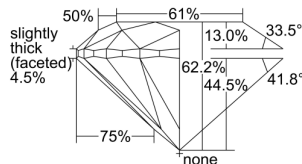

GIA®

FACSIMILE

GIA REPORT

7466985531

Verify this report at GIA.edu

GIA NATURAL DIAMOND DOSSIER®

June 30, 2023

GIA Report Number **7466985531**

Shape and Cutting Style ..... **Round Brilliant**

Measurements ..... **6.22 - 6.31 x 3.90 mm**

GRADING RESULTS

Carat Weight ..... **0.96 carat**

Color Grade ..... **F**

Clarity Grade **VS1**

Cut Grade ..... **Excellent**

ADDITIONAL GRADING INFORMATION

Polish ..... **Excellent**

Symmetry ..... **Very Good**

Fluorescence ..... **Faint**

Clarity Characteristics..... **Cloud, Feather, Pinpoint, Indented**
Natural

Inscription(s): **GIA 7466985531**

PROPORTIONS

Profile to actual proportions

GRADING SCALES

GIA
COLOR
SCALE

COLORED	D
	E
	F
	G
	H
	I
	J
NEAR COLORLESS	K
	L
FAIN	M
	N
	O
	P
VERY LIGHT	Q
	R
	S
	T
	U
	V
	W
	X
	Y
LIGHT	Z

GIA
CLARITY
SCALE

	FLAWLESS
	INTERNALLY FLAWLESS
VERY VERY SLIGHTLY INCLUDED	VVS₁
	VVS₂
VERY SLIGHTLY INCLUDED	VS₁
	VS₂
SLIGHTLY INCLUDED	SI₁
	SI₂
INCLUDED	I₁
	I₂
	I₃

GIA
CUT
SCALE

	EXCELLENT
	VERY GOOD
	GOOD
	FAIR
	POOR