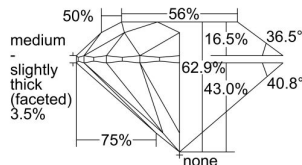

GIA®

FACSIMILE

GIA REPORT

7468294424

Verify this report at GIA.edu

GIA NATURAL DIAMOND DOSSIER®

April 11, 2023
GIA Report Number **7468294424**
Shape and Cutting Style ..... **Round Brilliant**
Measurements ..... **4.86 - 4.90 x 3.07 mm**

GRADING RESULTS

Carat Weight ..... **0.45 carat**
Color Grade ..... **F**
Clarity Grade **VS1**
Cut Grade ..... **Excellent**

ADDITIONAL GRADING INFORMATION

Polish ..... **Excellent**
Symmetry ..... **Excellent**
Fluorescence ..... **Medium Blue**
Clarity Characteristics..... **Cloud, Needle**
Inscription(s): **GIA 7468294424**

PROPORTIONS

Profile to actual proportions