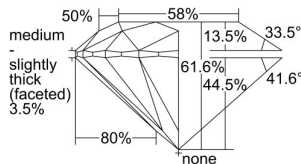

GIA®

FACSIMILE

GIA REPORT 7468325568

Verify this report at GIA.edu

GIA NATURAL DIAMOND DOSSIER®

April 17, 2023
GIA Report Number 7468325568
Shape and Cutting Style ..... Round Brilliant
Measurements ..... 4.02 - 4.04 x 2.48 mm

GRADING RESULTS

Carat Weight ..... 0.24 carat
Color Grade ..... J
Clarity Grade VVS1
Cut Grade ..... Excellent

ADDITIONAL GRADING INFORMATION

Polish ..... Excellent
Symmetry ..... Excellent
Fluorescence ..... Strong Blue
Clarity Characteristics..... Cloud, Pinpoint, Chip, Cavity
Inscription(s): GIA 7468325568

PROPORTIONS

Profile to actual proportions

GRADING SCALES

GIA COLOR SCALE	GIA CLARITY SCALE	GIA CUT SCALE	
D	FLAWLESS	EXCELLENT	
E	INTERNALLY FLAWLESS		
F		VVS₁	VERY GOOD
G	VVS₂		
H	VS₁	GOOD	
I	VS₂		
J	SI₁	FAIR	
K	SI₂		
L	I₁	POOR	
M			
N			
O	I₂		
P			
Q	I₃		
R			
S			
T			
U			
V			
W			
X			
Y			
Z