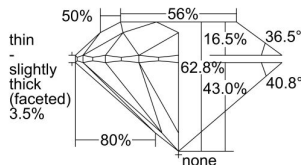

GIA®

FACSIMILE

GIA REPORT 7468338978

Verify this report at GIA.edu

GIA NATURAL DIAMOND DOSSIER®

April 14, 2023
GIA Report Number **7468338978**
Shape and Cutting Style ..... **Round Brilliant**
Measurements ..... **5.52 - 5.55 x 3.47 mm**

GRADING RESULTS

Carat Weight ..... **0.65 carat**
Color Grade ..... **L**
Clarity Grade **VVS2**
Cut Grade ..... **Excellent**

ADDITIONAL GRADING INFORMATION

Polish ..... **Excellent**
Symmetry ..... **Excellent**
Fluorescence ..... **None**
Clarity Characteristics..... **Needle, Pinpoint, Cloud**
Inscription(s): **GIA 7468338978**

PROPORTIONS

Profile to actual proportions

GRADING SCALES

GIA COLOR SCALE	GIA CLARITY SCALE	GIA CUT SCALE	
D	FLAWLESS	EXCELLENT	
E	INTERNALLY FLAWLESS		
F		VVS₁	VERY GOOD
G	VVS₂		
H	VS₁	GOOD	
I	VS₂		
J	SI₁	FAIR	
K	SI₂		
L	I₁	POOR	
M	I₂		
N	I₃		
O			
P			
Q			
R			
S			
T			
U			
V			
W			
X			
Y			
Z