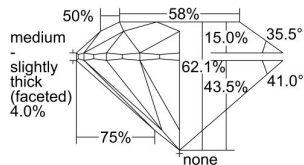

GIA®

FACSIMILE

GIA REPORT 7468373527

Verify this report at GIA.edu

GIA NATURAL DIAMOND DOSSIER®

April 20, 2023
GIA Report Number **7468373527**
Shape and Cutting Style ..... **Round Brilliant**
Measurements ..... **3.90 - 3.92 x 2.43 mm**

GRADING RESULTS

Carat Weight ..... **0.23 carat**
Color Grade ..... **D**
Clarity Grade **VS1**
Cut Grade ..... **Excellent**

ADDITIONAL GRADING INFORMATION

Polish ..... **Excellent**
Symmetry ..... **Excellent**
Fluorescence ..... **Medium Blue**
Clarity Characteristics..... **Feather, Pinpoint**
Inscription(s): **GIA 7468373527**

PROPORTIONS

Profile to actual proportions

GRADING SCALES

GIA COLOR SCALE	GIA CLARITY SCALE	GIA CUT SCALE	
D	FLAWLESS	EXCELLENT	
E	INTERNALLY FLAWLESS		
F		VVS₁	VERY GOOD
G	VVS₂		
H	VS₁	GOOD	
I	VS₂		
J	SI₁	FAIR	
K	SI₂		
L	I₁	POOR	
M	I₂		
N	I₃		
O			
P			
Q			
R			
S			
T			
U			
V			
W			
X			
Y			
Z